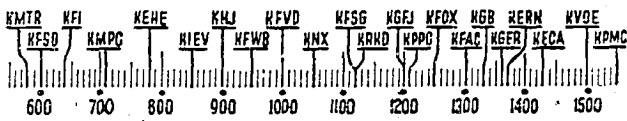

YOUR RADIO Today

[The information contained in the following schedule of radio programs is furnished by the stations broadcasting the programs, and The Times should not be considered responsible for errors in announcements due to failure of stations to advise of daily changes.—Ed.]

CHURCH SERVICES

KMTR—Bob Shuler, 8:45 a.m.; St. Brendan Church, 12 p.m.; Dr. Michelson, 3 p.m.
KFI—Church Quarter Hour, 9 a.m.
KMPC—Swedish Tabernacle, 8:30 a.m.; First M.E. Church, 11 a.m.; H.M.S. Richards, 8 p.m.
KEHE—Cowboy Church, 5 p.m.; Presby. Church, 8 p.m.
KHJ—Revival Hour, 7:30 p.m.
KFWB—Air Sunday School, 9 a.m.; Methodist Church, 10:15 a.m.; Church Federation, 4:30 p.m.
KFVD—Spanish, 6 a.m.; Rev. Salas, 8 a.m.; Church of Christ, 8:30 a.m.
KNX—Church of Air, 1 p.m. & 3:30 p.m.; Salt Lake Tabernacle, 8:30 a.m.
KFSG—Aimee McPherson, 10:30 a.m.; F. B. Johnson, 3 p.m.; Evangelistic Service, 7 p.m.; Hour of Gospel, 11 p.m.
KRRD—Rev. Squires, 7:30 a.m.
KPPC—Pasadena Presbyterian Church, 9 a.m.; Dr. F. P. Woellner, 9:30 a.m.; Dr. Freeman, 11 a.m.; Dr. Scott, 7:30 p.m.
KFOX—Visitor, 10:15 a.m.; St. Luke Church, 11 a.m.; Fireside Church, 4:30 p.m.; Christian Science, 8 p.m.
KFAC—Hollywood Country Church, 8 a.m.; Christian Church, 11 a.m.; 1st Congregational Church, 6:15 p.m.; Open Door Church, 8 p.m.
KGER—Bible Class, 9:45 a.m.; Rev. Fuller, 11:05 a.m.; Japanese Church, 8:30 p.m.
KECA—Catholic Hour, 2 p.m.

Before 9 a.m.

KMTR—Calif. Theater, 5; Music, 8:15; Rascoe Rascals, 8:30; Bob Shuler, 8:45.
KFI—Eucharistic Congress, 7:15; Strings, 8; Health, 8:30; Meridian Music, 8:45.
KMPC—Memories, 7; Music, 7:30; Rhythm, 8; Tabernacle, 8:30.
KEHE—Music, 7; Classics, 8; Hymns, 8:15; Dance, 8:30.
KHJ—Comic, 8; Sophisticated Lady, 8:30; Food For Thought, 8:45.
KFWB—Carnival, 8; Mother, Dad, 8:30.
KFVD—Spanish Church, 8; Rev. Salas, 8; Church of Christ, 8:30.
KNX—Classics, 7; Wax, 7:30; Major Bowes, 8; Tabernacle, 8:30.
KRRD—Rev. Squires, 7:30; News, 7:45; Records, 8.
KFOX—El Despertador, 5; Music, 7:30; L. Andrew, 8; Music, 8:30.
KFAC—Times Comics, 7:30; Music, 8.
KGER—Music, 7:05; Maurice Johnson, 7:30; Christian Soldiers, 8:05; Family Circle, 8:30.
KECA—Concert, 8; Church, 8:15; Radio City, 8:30.

9 to 10 a.m.

KMTR—Calif. Theater, 9.
KFI—Shakespeare England, 9; Darwin and Henry, 9:30.
KMPC—Dr. Vaus, 9; Dr. Jeffers, 9:30.
KEHE—P. Gardner, 9; Eddie Brackett, 9:30.
KHJ—Voice of Prophecy, 9; Men With Wings, 9:30.
KFWB—Sunday-school, 9; Home Sweet Home, 9:30.
KFVD—Music, 9.
KNX—Church, 9; Europe Calling, 9:30; Poet Gold, 9:45.
KRRD—Music, 9 to 10:30 a.m.
KPPC—Presbyterian Church, 9; Dr. Woellner, 9:30.
KFOX—Time When, 9; Marzit Hegedus, 9:15; Fortunes, 9:30; Trio, 9:45.
KFAC—Fiddling Parson, 9; Dr. McCoy, 9:15; Stories, 9:30; Mrs. Ballard, 9:45.
KGER—Peace Gospel, 9:05; Music, 9:30.
KECA—Music Hall, 9; Back Home, 9:30.

10 to 11 a.m.